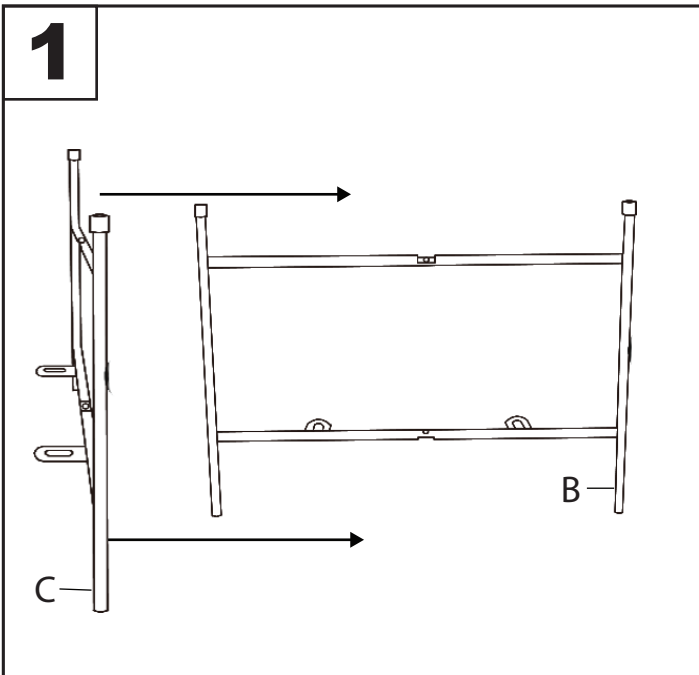

Part # C2-IZZY XXXX

20-0106

**PARTS**

A

B

C

D  
(M6x35mm)  
x6E  
x4F  
x4

G

**1****2****3**

Do not over tighten.  
Do not use power tools to assemble.

# Izzy Lounge Chair + Ottoman

Part # C2-IZZY XX+XX

19-0103

**PARTS**

Do not over tighten.  
 Do not use power tools to assemble.