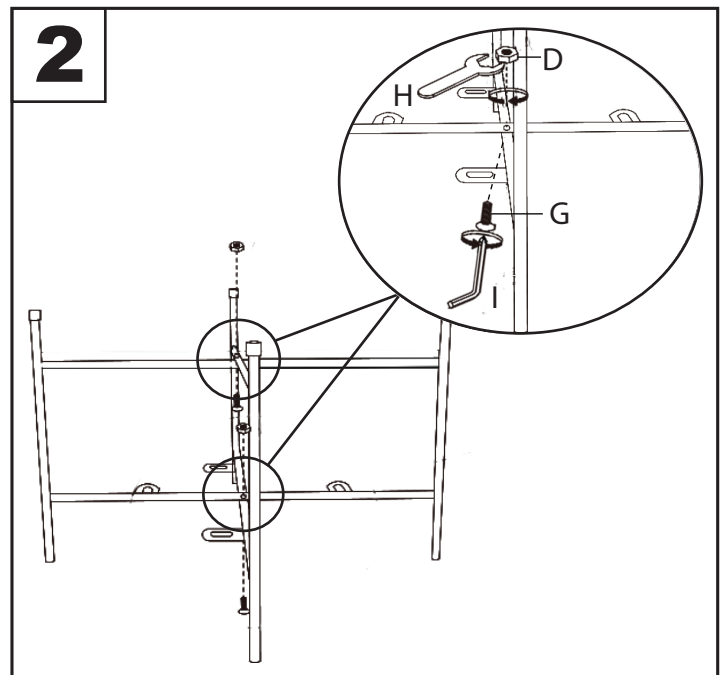

Part # C2-IZZY XXXX

20-0106

**PARTS**

A

B

C

D  
(M6x35mm)  
x6E  
x4F  
x4

G

**1****2****3**

Do not over tighten.  
Do not use power tools to assemble.

# Izzy Lounge Chair + Ottoman

Part # C2-IZZY XX+XX

19-0103

**PARTS**

Do not over tighten.  
 Do not use power tools to assemble.